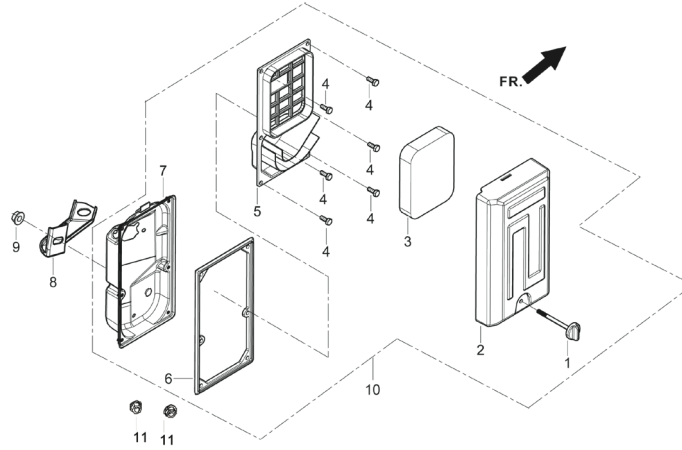

REF NO.	DESCRIPTION	QTY	PART NO.
10	AIR FILTER ASSEMBLY, EPA/CARB	1	85.571.258
10	*OLD STYLE AIR FILTER , NON-EPA/CARB	1	85.571.071

*OLD STYLE AIR FILTER DOES NOT HAVE HOSE BARB IN ITS BACK