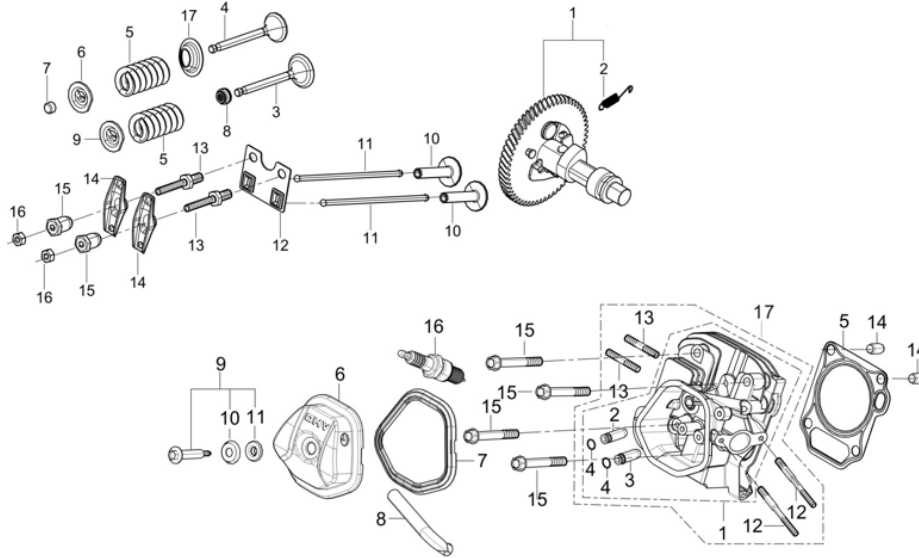

PARTS BREAKDOWN GENERATOR

MODEL:BE-9000ER

BEPOWEREQUIPMENT

.COM

PARTS BREAKDOWN GENERATOR

MODEL:BE-9000ER

CYLINDER HEAD AND COVER

REF #	DESCRIPTION	QTY	BE PART #
5	CYLINDER HEAD GASKET	1	85.571.021
6	COVER SUBASSEMBLY	1	85.571.022
7	CYLINDER HEAD COVER GASKET	1	
16	SPARK PLUG	1	85.519.001

CRANKCASE

REF #	DESCRIPTION	QTY	BE PART #
3	OIL SENSOR	1	85.571.003
5	OIL ALERT	1	

PARTS BREAKDOWN GENERATOR

MODEL:BE-9000ER

CYLINDER HEAD AND CAM SHAFT

REF NO.	DESCRIPTION	QTY	PART NO.
ALL NUMBERS	COMPLETE CYLINDER HEAD & CAM SHAFT ASSEMBLY	1	85.571.039

REF #	DESCRIPTION	QTY	BE PART #
1	CONTROL ASSEMBLY, THROTTLE	1	85.571.137
2	THROTTLE VALVE RETURN SPRING	1	85.571.829
3	GOVERNOR ROD	1	
4	GOVERNOR SPRING	1	
5	GOVERNOR ARM	1	

PARTS BREAKDOWN GENERATOR

MODEL:BE-9000ER

CRANKCASE COVER

REF NO.	DESCRIPTION	QTY	PART NO.
3	OIL DIPSTIC	1	85.571.020
2	CRANKCASE GASKET	1	85.571.341
15	OIL SEAL	1	

STARTER

REF NO.	DESCRIPTION	QTY	PART NO.
12	RECOIL ASSEMBLY	1	85.571.026

PARTS BREAKDOWN GENERATOR