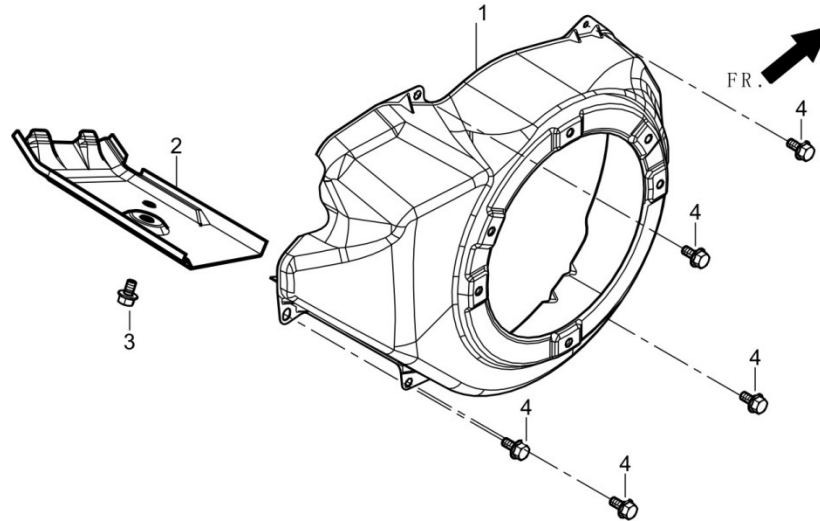

CRANKCASE

REF #	DESCRIPTION	QTY	BE PART #
3	OIL SENSOR	1	85.571.003
5	OIL ALERT	1	

PARTS BREAKDOWN GENERATOR

MODEL:BE-9000ER

CYLINDER HEAD AND CAM SHAFT

REF NO.	DESCRIPTION	QTY	PART NO.
ALL NUMBERS	COMPLETE CYLINDER HEAD & CAM SHAFT ASSEMBLY	1	85.571.039

REF #	DESCRIPTION	QTY	BE PART #
1	CONTROL ASSEMBLY, THROTTLE	1	85.571.137
2	THROTTLE VALVE RETURN SPRING	1	85.571.829
3	GOVERNOR ROD	1	
4	GOVERNOR SPRING	1	
5	GOVERNOR ARM	1	

PARTS BREAKDOWN GENERATOR

MODEL:BE-9000ER

CRANKCASE COVER

REF NO.	DESCRIPTION	QTY	PART NO.
3	OIL DIPSTIC	1	85.571.020
2	CRANKCASE GASKET	1	85.571.341
15	OIL SEAL	1	

STARTER

REF NO.	DESCRIPTION	QTY	PART NO.
12	RECOIL ASSEMBLY	1	85.571.026

PARTS BREAKDOWN GENERATOR

MODEL:BE-9000ER

SHROUD

REF NO.	DESCRIPTION	QTY	PART NO.
1	SHROUD (YELLOW)	1	85.571.107

CARBURETOR ASSEMBLY

REF NO.	DESCRIPTION	QTY	PART NO.
1	CARBURETOR ASSEMBLY	1	85.571.257
2	GASKET, AIR CLEANER	2	
3	GASKET, CARBURETOR	1	
4	PLATE, CARBURETOR INSULATOR	1	
5	GASKET, INLET	1	
7	CHOKE CONTROL ASSEMBLY	1	85.571.248
30	VALVE, ONE WAY	1	
*	HIGH ALTITUDE JET KIT, 3-6K FEET	1	85.571.246
*	HIGH ALTITUDE JET KIT, 6-8K FEET	1	85.571.247