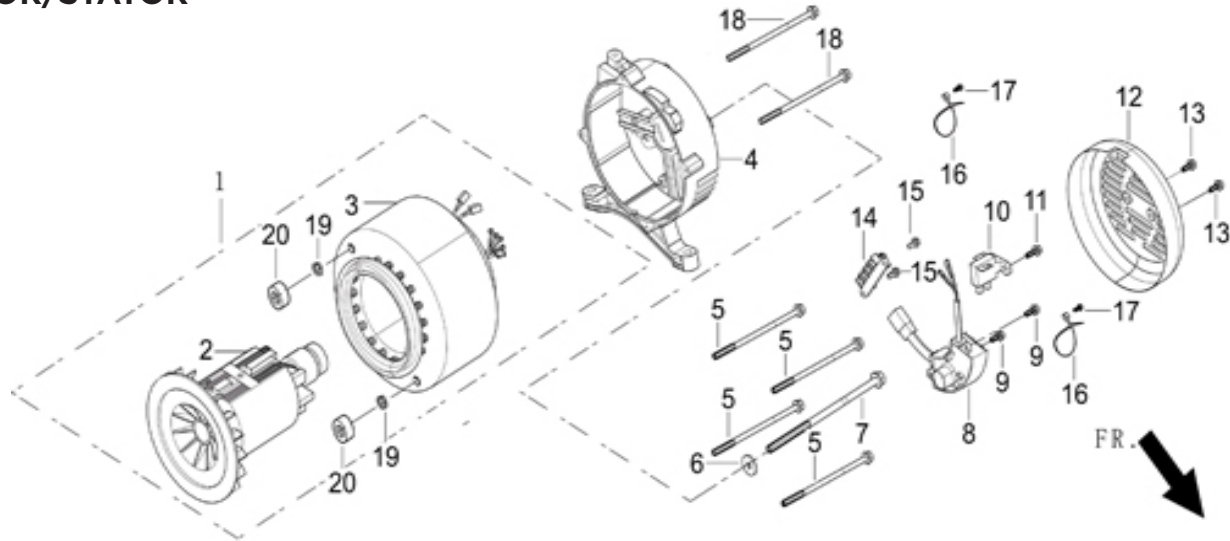

ROTOR/STATOR

REF NO.	DESCRIPTION	QTY	PART NO.
1	MOTOR ASSEMBLY	1	85.571.092
4	MOTOR BRACKET	1	85.571.127
8	VOLTAGE REGULATOR	1	85.571.093
10	CARBON BRUSH SUBASSEMBLY	1	85.571.082
12	MOTOR TAIL COVER (BLACK)	1	85.571.223