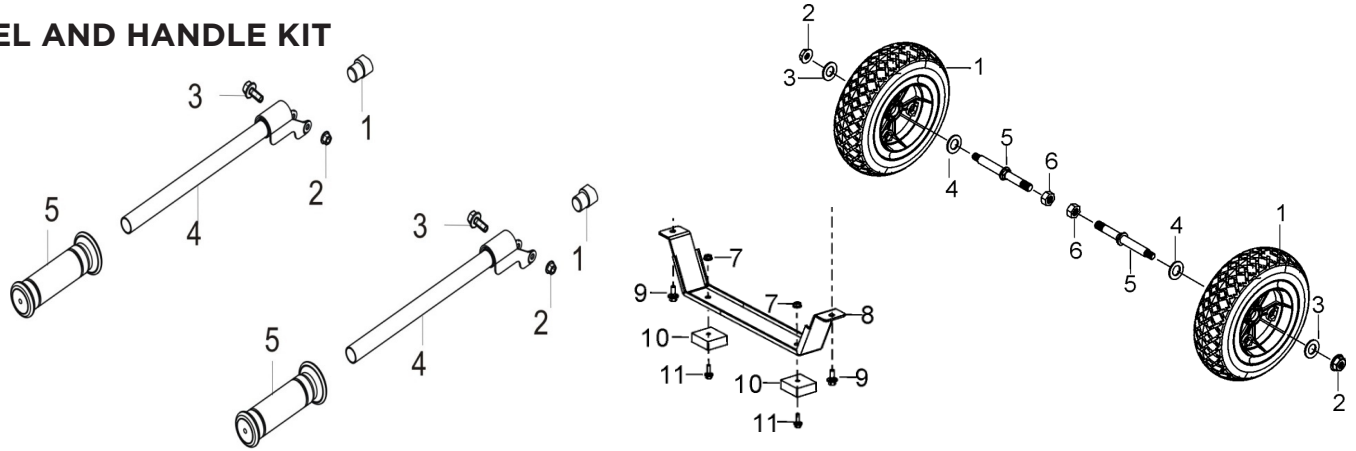

MOTOR STARTER ASSEMBLY

REF NO.	DESCRIPTION	QTY	PART NO.
1	STARTER MOTOR ASSEMBLY	1	85.571.076

PARTS BREAKDOWN GENERATOR

MODEL:BE-9000ER

WHEEL AND HANDLE KIT

REF NO.	DESCRIPTION	QTY	PART NO.
1-11	WHEEL AND HANDLE ASSEMBLY	1	85.571.087
1-11*	*OLD STYLE WHEEL AND HANDLE ASSEMBLY (NOT SHOWN)	1	85.571.077