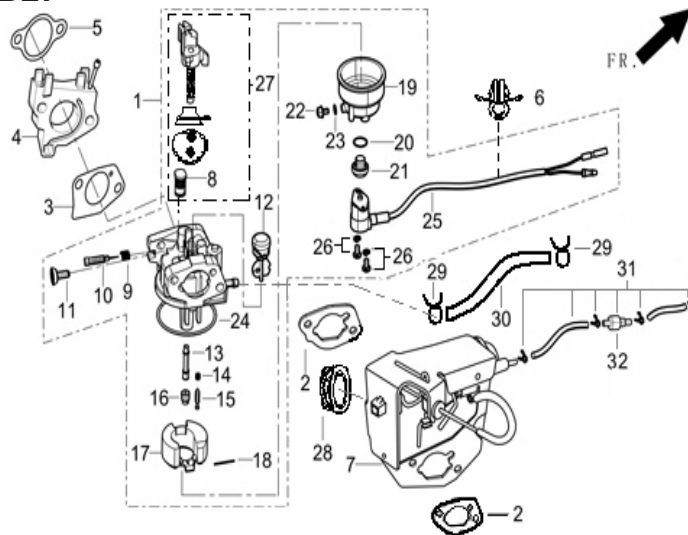

CRANKCASE

REF #	DESCRIPTION	QTY	BE PART #
3	OIL SENSOR	1	85.571.003
5	OIL ALERT	1	

PARTS BREAKDOWN GENERATOR

MODEL:BE-9000ER

CYLINDER HEAD AND CAM SHAFT

REF NO.	DESCRIPTION	QTY	PART NO.
ALL NUMBERS	COMPLETE CYLINDER HEAD & CAM SHAFT ASSEMBLY	1	85.571.039

REF #	DESCRIPTION	QTY	BE PART #
1	CONTROL ASSEMBLY, THROTTLE	1	85.571.137
2	THROTTLE VALVE RETURN SPRING	1	85.571.829
3	GOVERNOR ROD	1	
4	GOVERNOR SPRING	1	
5	GOVERNOR ARM	1	

PARTS BREAKDOWN GENERATOR

MODEL:BE-9000ER

CRANKCASE COVER

REF NO.	DESCRIPTION	QTY	PART NO.
3	OIL DIPSTIC	1	85.571.020
2	CRANKCASE GASKET	1	85.571.341
15	OIL SEAL	1	

STARTER

REF NO.	DESCRIPTION	QTY	PART NO.
12	RECOIL ASSEMBLY	1	85.571.026

PARTS BREAKDOWN GENERATOR

MODEL:BE-9000ER

SHROUD

REF NO.	DESCRIPTION	QTY	PART NO.
1	SHROUD (YELLOW)	1	85.571.107

CARBURETOR ASSEMBLY

REF NO.	DESCRIPTION	QTY	PART NO.
1	CARBURETOR ASSEMBLY	1	85.571.257
2	GASKET, AIR CLEANER	2	
3	GASKET, CARBURETOR	1	
4	PLATE, CARBURETOR INSULATOR	1	
5	GASKET, INLET	1	
7	CHOKE CONTROL ASSEMBLY	1	85.571.248
30	VALVE, ONE WAY	1	
*	HIGH ALTITUDE JET KIT, 3-6K FEET	1	85.571.246
*	HIGH ALTITUDE JET KIT, 6-8K FEET	1	85.571.247