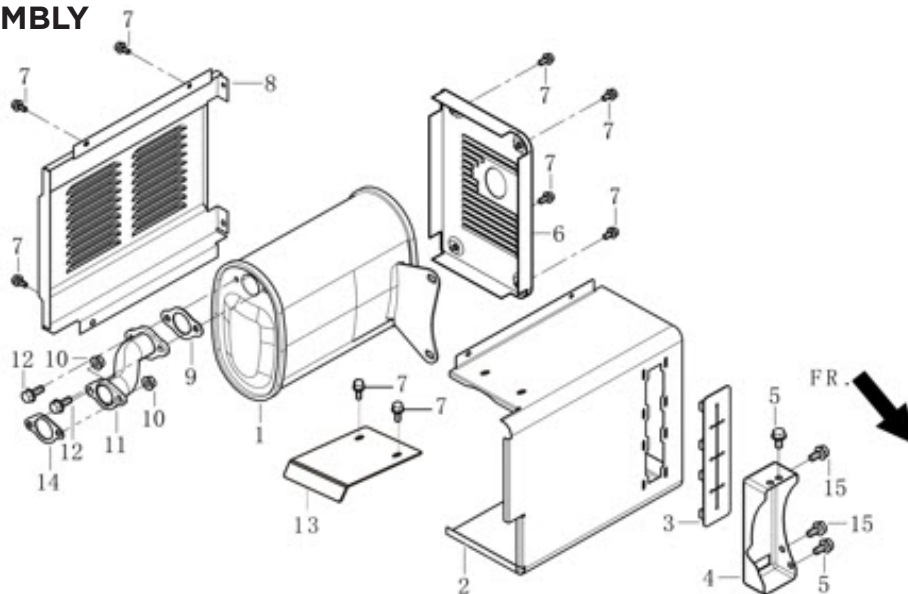

MUFFLER ASSEMBLY

REF NO.	DESCRIPTION	QTY	PART NO.
1-15	MUFFLER ASSEMBLY	1	85.571.098