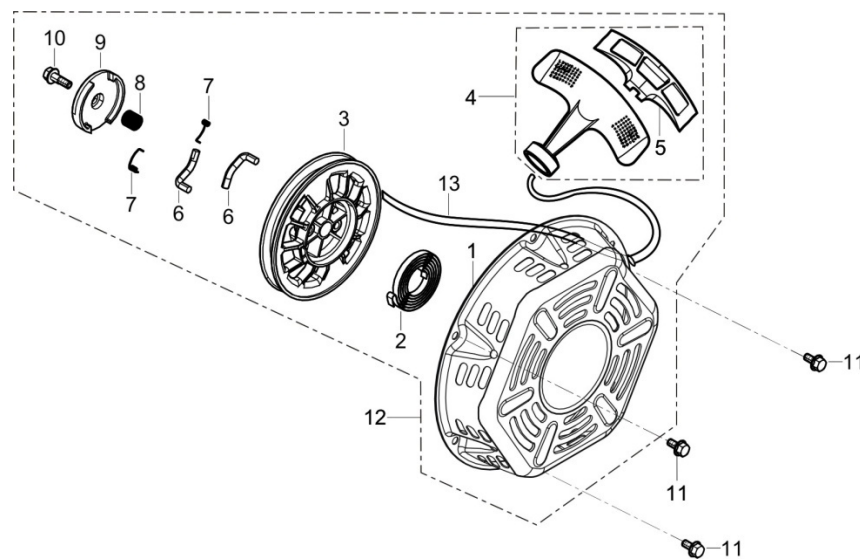

STARTER

REF NO.	DESCRIPTION	QTY	PART NO.
12	RECOIL ASSEMBLY	1	85.571.026