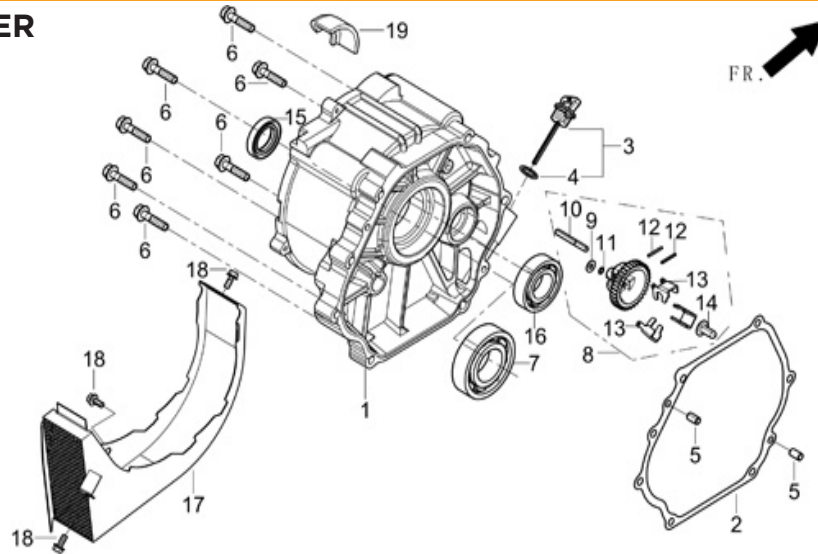

PARTS BREAKDOWN GENERATOR

MODEL:BE-9000ER

BEPOWEREQUIPMENT

.COM

PARTS BREAKDOWN GENERATOR

MODEL:BE-9000ER

CYLINDER HEAD AND COVER

REF #	DESCRIPTION	QTY	BE PART #
5	CYLINDER HEAD GASKET	1	85.571.021
6	COVER SUBASSEMBLY	1	85.571.022
7	CYLINDER HEAD COVER GASKET	1	
16	SPARK PLUG	1	85.519.001

CRANKCASE

REF #	DESCRIPTION	QTY	BE PART #
3	OIL SENSOR	1	85.571.003
5	OIL ALERT	1	

PARTS BREAKDOWN GENERATOR

MODEL:BE-9000ER

CYLINDER HEAD AND CAM SHAFT

REF NO.	DESCRIPTION	QTY	PART NO.
ALL NUMBERS	COMPLETE CYLINDER HEAD & CAM SHAFT ASSEMBLY	1	85.571.039

REF #	DESCRIPTION	QTY	BE PART #
1	CONTROL ASSEMBLY, THROTTLE	1	85.571.137
2	THROTTLE VALVE RETURN SPRING	1	85.571.829
3	GOVERNOR ROD	1	
4	GOVERNOR SPRING	1	
5	GOVERNOR ARM	1	

PARTS BREAKDOWN GENERATOR

MODEL:BE-9000ER

CRANKCASE COVER

REF NO.	DESCRIPTION	QTY	PART NO.
3	OIL DIPSTIC	1	85.571.020
2	CRANKCASE GASKET	1	85.571.341
15	OIL SEAL	1	

STARTER

REF NO.	DESCRIPTION	QTY	PART NO.
12	RECOIL ASSEMBLY	1	85.571.026

PARTS BREAKDOWN GENERATOR