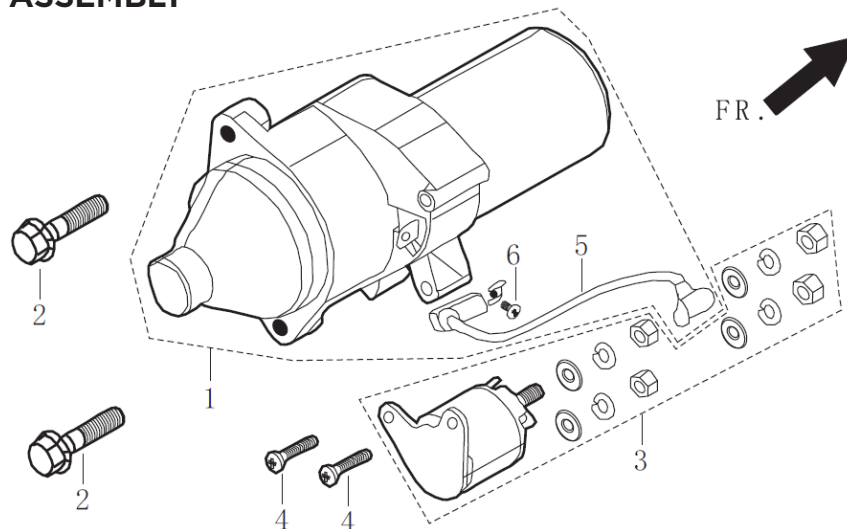

MOTOR STARTER ASSEMBLY

REF NO.	DESCRIPTION	QTY	PART NO.
1	STARTER MOTOR ASSEMBLY	1	85.571.076