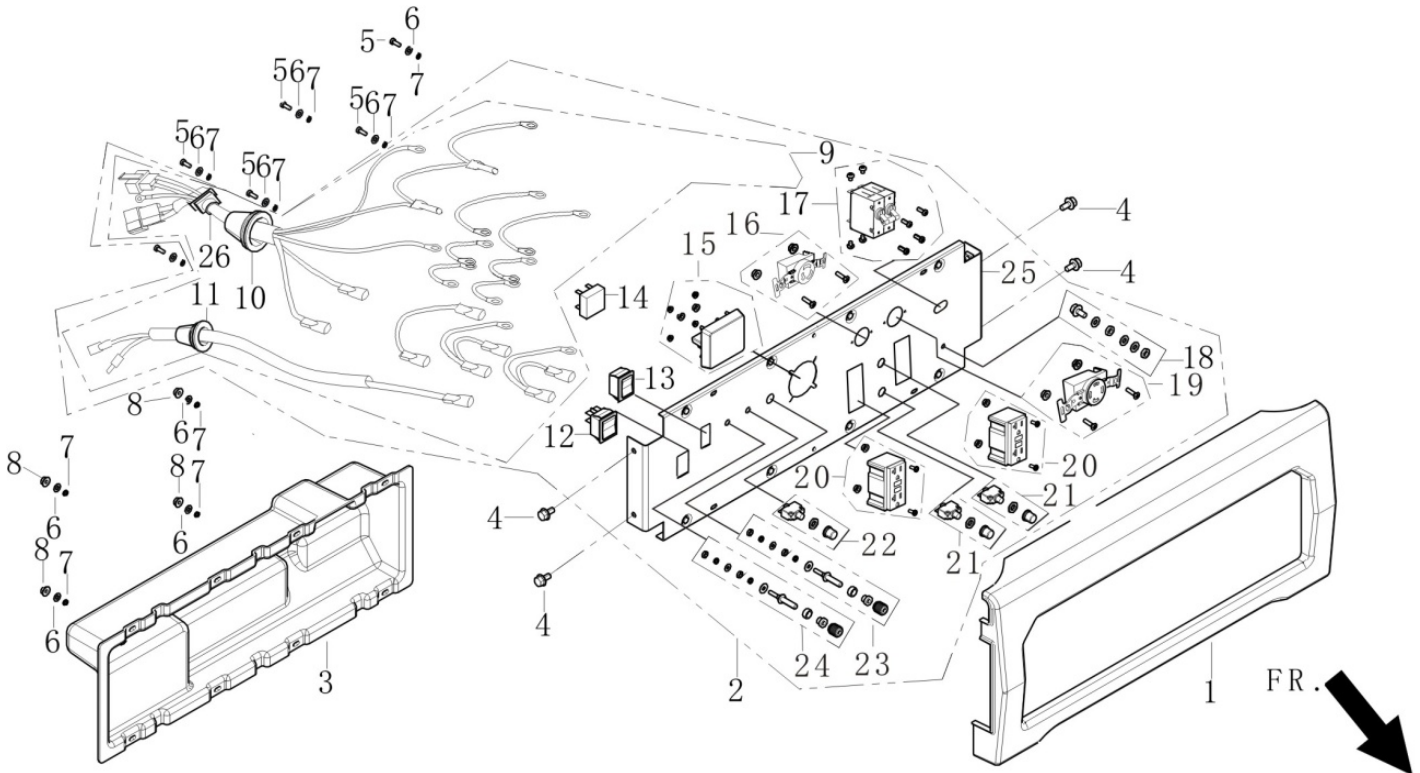

CONTROL PANEL ASSEMBLY