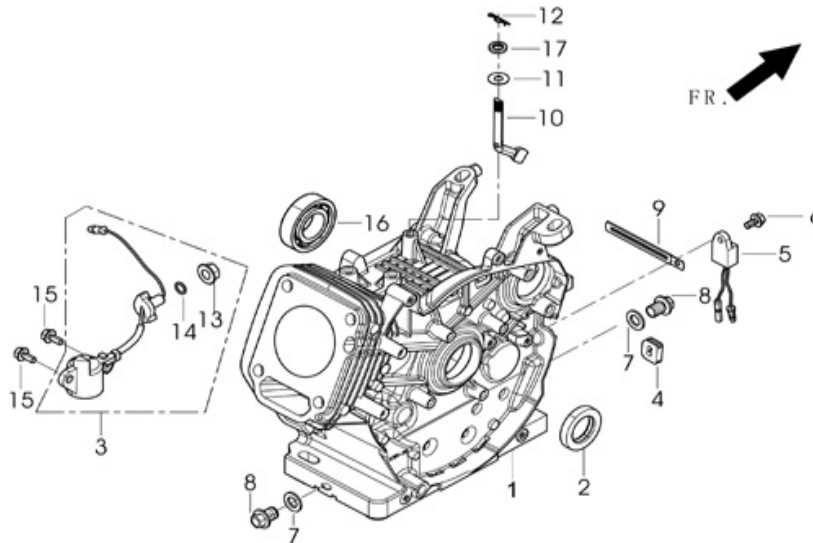

PARTS BREAKDOWN GENERATOR

MODEL:BE-9000ER

BEPOWEREQUIPMENT

.COM

PARTS BREAKDOWN GENERATOR

MODEL:BE-9000ER

CYLINDER HEAD AND COVER

REF #	DESCRIPTION	QTY	BE PART #
5	CYLINDER HEAD GASKET	1	85.571.021
6	COVER SUBASSEMBLY	1	85.571.022
7	CYLINDER HEAD COVER GASKET	1	
16	SPARK PLUG	1	85.519.001

CRANKCASE

REF #	DESCRIPTION	QTY	BE PART #
3	OIL SENSOR	1	85.571.003
5	OIL ALERT	1	

PARTS BREAKDOWN GENERATOR

MODEL:BE-9000ER

CYLINDER HEAD AND CAM SHAFT

REF NO.	DESCRIPTION	QTY	PART NO.
ALL NUMBERS	COMPLETE CYLINDER HEAD & CAM SHAFT ASSEMBLY	1	85.571.039

REF #	DESCRIPTION	QTY	BE PART #
1	CONTROL ASSEMBLY, THROTTLE	1	85.571.137
2	THROTTLE VALVE RETURN SPRING	1	85.571.829
3	GOVERNOR ROD	1	
4	GOVERNOR SPRING	1	
5	GOVERNOR ARM	1	

PARTS BREAKDOWN GENERATOR

MODEL:BE-9000ER

CRANKCASE COVER

REF NO.	DESCRIPTION	QTY	PART NO.
3	OIL DIPSTIC	1	85.571.020
2	CRANKCASE GASKET	1	85.571.341
15	OIL SEAL	1	

STARTER

REF NO.	DESCRIPTION	QTY	PART NO.
12	RECOIL ASSEMBLY	1	85.571.026

PARTS BREAKDOWN GENERATOR