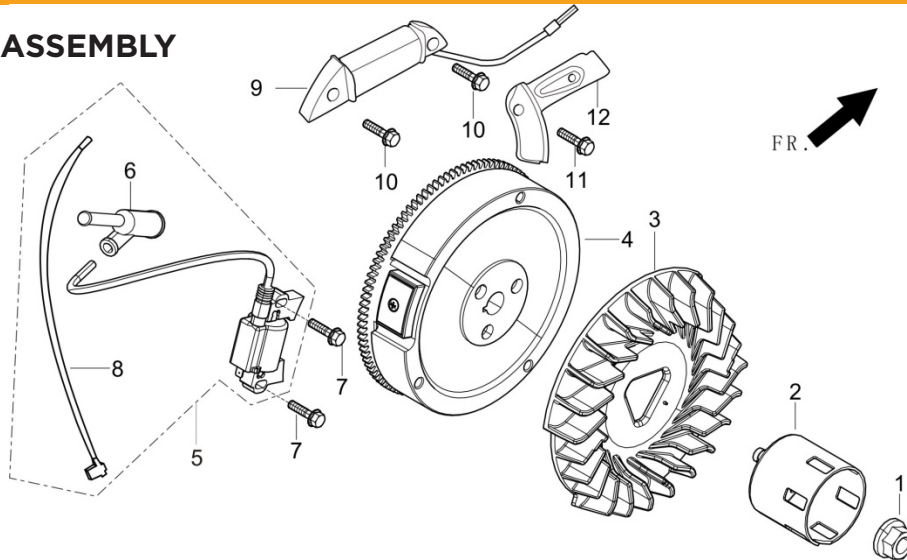

*REPLACES ORIGINAL JET TO ALLOW OPERATION AT HIGHER ALTITUDE

PARTS BREAKDOWN GENERATOR

MODEL:BE-9000ER

AIR FILTER

REF NO.	DESCRIPTION	QTY	PART NO.
10	AIR FILTER ASSEMBLY, EPA/CARB	1	85.571.258
10	*OLD STYLE AIR FILTER , NON-EPA/CARB	1	85.571.071

PARTS BREAKDOWN GENERATOR

MODEL:BE-9000ER

FLYWHEEL SUBASSEMBLY

REF NO.	DESCRIPTION	QTY	PART NO.
3	IMPELLER	1	85.571.086
4	FLYWHEEL SUBASSEMBLY	1	85.571.085
5	IGNITION COIL	1	85.571.032
9	CHARGE COIL SUBASSEMBLY	1	85.571.075