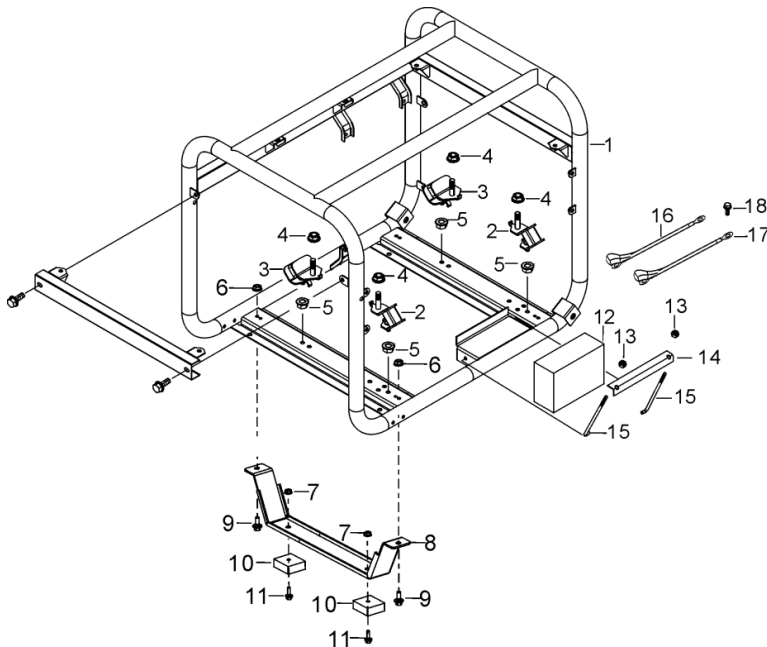

FRAME

REF NO.	DESCRIPTION	QTY	PART NO.
2	FORWARD FRAME CUSHION	2	85.571.078
3	REAR FRAME CUSHION	2	
12	LITHIUM-ION BATTERY	1	85.573.108
12-15	*LITHIUM-ION BATTERY BRACKET KIT	1	85.571.095LI

*BATTERY AND ACCESSORY KIT UPDATES OLDER LEAD-ACID BATTERY SET UP