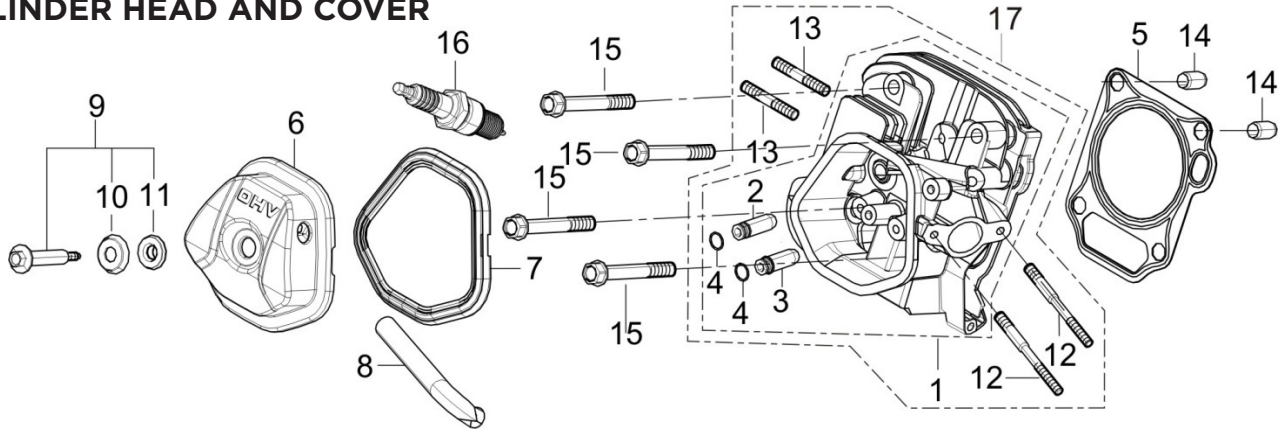

PARTS BREAKDOWN GENERATOR

MODEL:BE-9000ER

BEPOWEREQUIPMENT

.COM

PARTS BREAKDOWN GENERATOR

MODEL:BE-9000ER

CYLINDER HEAD AND COVER

REF #	DESCRIPTION	QTY	BE PART #
5	CYLINDER HEAD GASKET	1	85.571.021
6	COVER SUBASSEMBLY	1	85.571.022
7	CYLINDER HEAD COVER GASKET	1	
16	SPARK PLUG	1	85.519.001

CRANKCASE

REF #	DESCRIPTION	QTY	BE PART #
3	OIL SENSOR	1	85.571.003
5	OIL ALERT	1	

PARTS BREAKDOWN GENERATOR

MODEL:BE-9000ER

CYLINDER HEAD AND CAM SHAFT

REF NO.	DESCRIPTION	QTY	PART NO.
ALL NUMBERS	COMPLETE CYLINDER HEAD & CAM SHAFT ASSEMBLY	1	85.571.039

REF #	DESCRIPTION	QTY	BE PART #
1	CONTROL ASSEMBLY, THROTTLE	1	85.571.137
2	THROTTLE VALVE RETURN SPRING	1	85.571.829
3	GOVERNOR ROD	1	
4	GOVERNOR SPRING	1	
5	GOVERNOR ARM	1	

PARTS BREAKDOWN GENERATOR

MODEL:BE-9000ER

MODEL:BE-9000ER

SHROUD

REF NO.	DESCRIPTION	QTY	PART NO.
1	SHROUD (YELLOW)	1	85.571.107

CARBURETOR ASSEMBLY

REF NO.	DESCRIPTION	QTY	PART NO.
1	CARBURETOR ASSEMBLY	1	85.571.257
2	GASKET, AIR CLEANER	2	
3	GASKET, CARBURETOR	1	
4	PLATE, CARBURETOR INSULATOR	1	
5	GASKET, INLET	1	
7	CHOKE CONTROL ASSEMBLY	1	85.571.248
30	VALVE, ONE WAY	1	
*	HIGH ALTITUDE JET KIT, 3-6K FEET	1	85.571.246
*	HIGH ALTITUDE JET KIT, 6-8K FEET	1	85.571.247