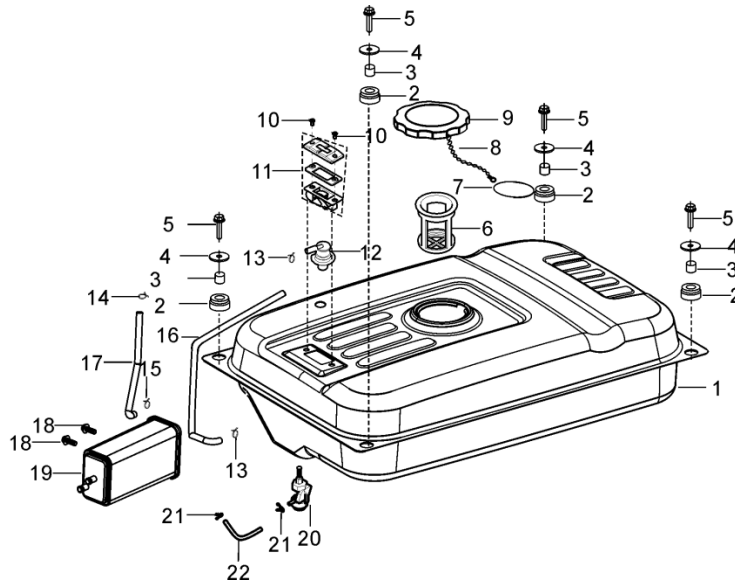

FUEL TANK

REF NO.	DESCRIPTION	QTY	PART NO.
1	FUEL TANK (NO DECALS/BRANDING)	1	85.571.072
9	FUEL TANK CAP	1	85.571.074
11	FUEL GAUGE	1	85.571.054
19	CARB CANNISTER	1	85.571.130
20	FUEL VALVE ASSEMBLY	1	85.571.104
21	CLAMP	2	
22	TUBE	1