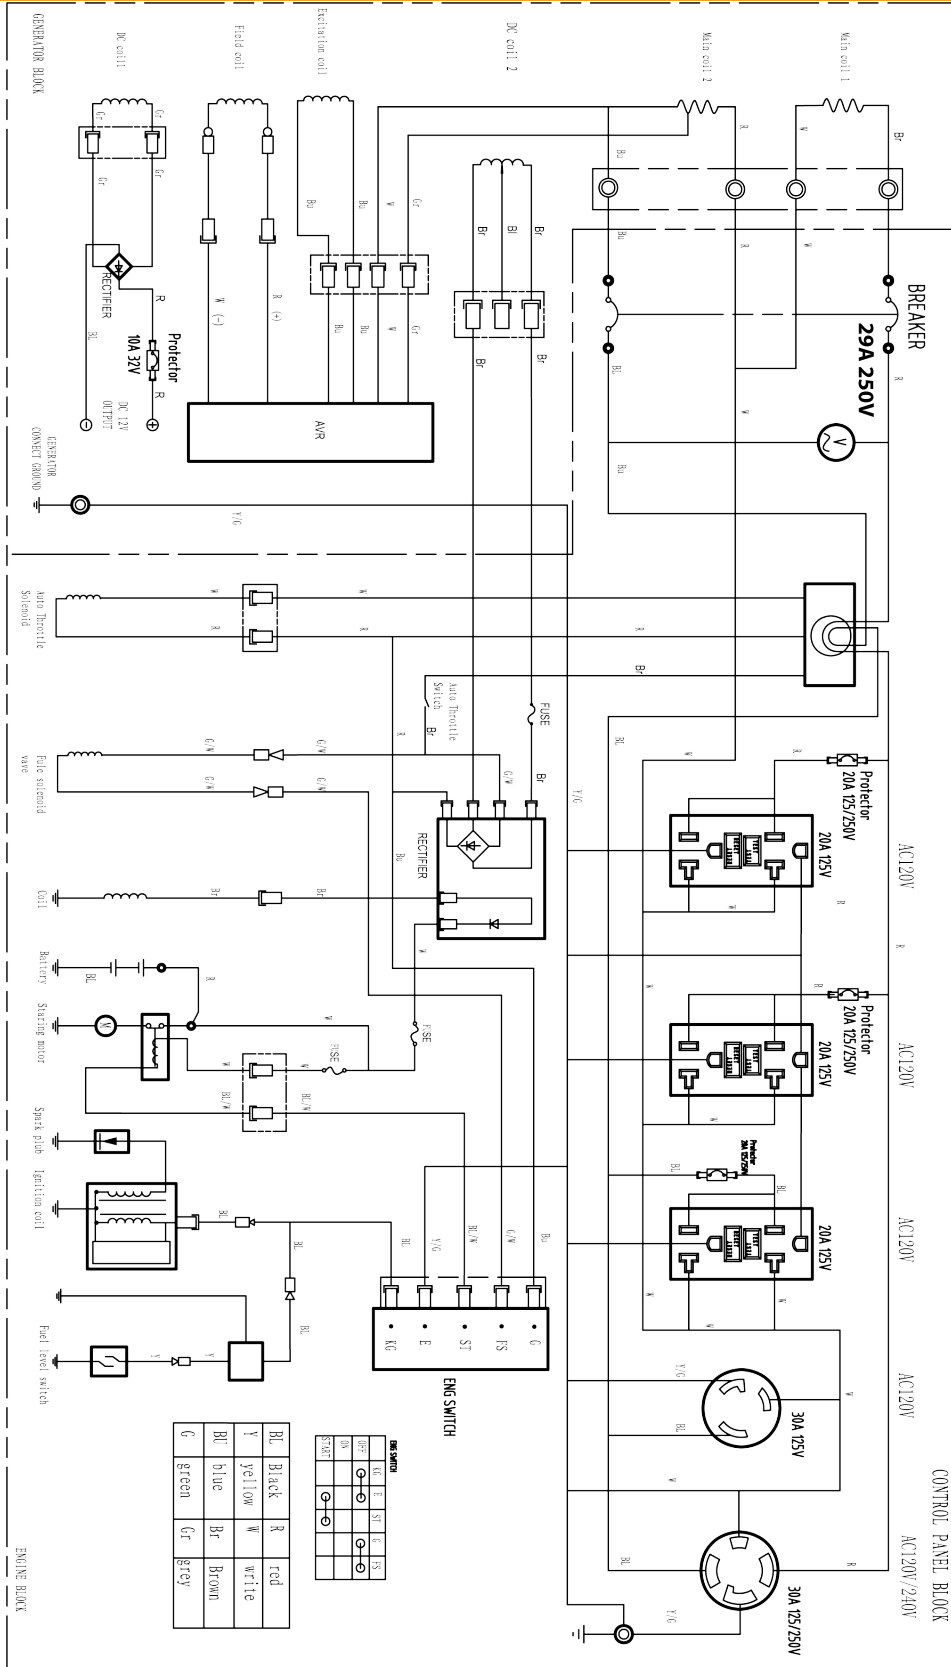

WIRING DIAGRAM