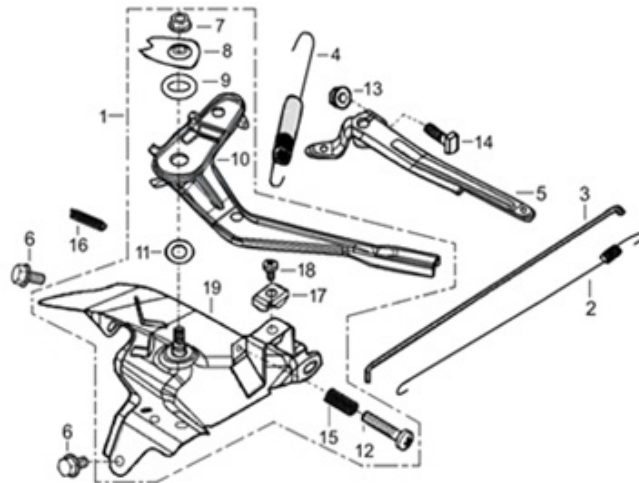

PARTS BREAKDOWN GENERATOR

MODEL:BE-9000ER

BEPOWEREQUIPMENT

.COM

PARTS BREAKDOWN GENERATOR

MODEL:BE-9000ER

CYLINDER HEAD AND COVER

REF #	DESCRIPTION	QTY	BE PART #
5	CYLINDER HEAD GASKET	1	85.571.021
6	COVER SUBASSEMBLY	1	85.571.022
7	CYLINDER HEAD COVER GASKET	1	
16	SPARK PLUG	1	85.519.001

CRANKCASE

REF #	DESCRIPTION	QTY	BE PART #
3	OIL SENSOR	1	85.571.003
5	OIL ALERT	1	

PARTS BREAKDOWN GENERATOR

MODEL:BE-9000ER

CYLINDER HEAD AND CAM SHAFT

REF NO.	DESCRIPTION	QTY	PART NO.
ALL NUMBERS	COMPLETE CYLINDER HEAD & CAM SHAFT ASSEMBLY	1	85.571.039

REF #	DESCRIPTION	QTY	BE PART #
1	CONTROL ASSEMBLY, THROTTLE	1	85.571.137
2	THROTTLE VALVE RETURN SPRING	1	85.571.829
3	GOVERNOR ROD	1	
4	GOVERNOR SPRING	1	
5	GOVERNOR ARM	1	

PARTS BREAKDOWN GENERATOR

MODEL:BE-9000ER

MODEL:BE-9000ER

SHROUD

REF NO.	DESCRIPTION	QTY	PART NO.
1	SHROUD (YELLOW)	1	85.571.107

CARBURETOR ASSEMBLY

REF NO.	DESCRIPTION	QTY	PART NO.
1	CARBURETOR ASSEMBLY	1	85.571.257
2	GASKET, AIR CLEANER	2	
3	GASKET, CARBURETOR	1	
4	PLATE, CARBURETOR INSULATOR	1	
5	GASKET, INLET	1	
7	CHOKE CONTROL ASSEMBLY	1	85.571.248
30	VALVE, ONE WAY	1	
*	HIGH ALTITUDE JET KIT, 3-6K FEET	1	85.571.246
*	HIGH ALTITUDE JET KIT, 6-8K FEET	1	85.571.247