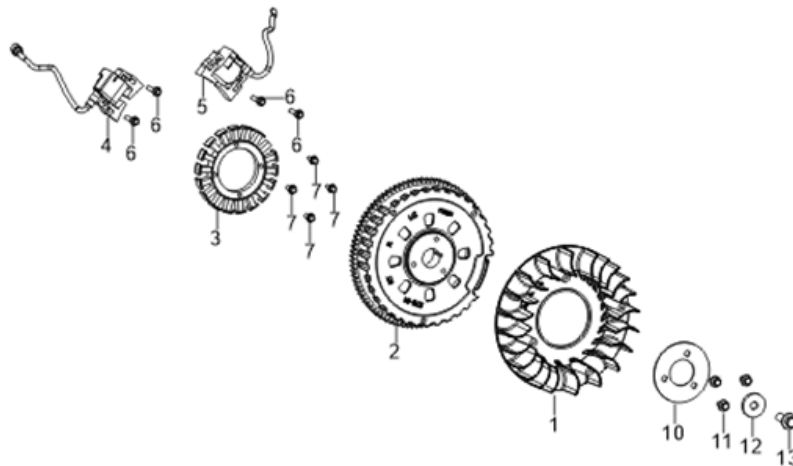

PARTS BREAKDOWN POWEREASE RV740D ENGINE

MODEL:85.578.220

BEPOWEREQUIPMENT

.COM

PARTS BREAKDOWN POWEREASE RV740D ENGINE

MODEL:85.578.220

CRANKCASE

REF #	DESCRIPTION	QTY	BE PART #
16	DIPSTICK ASSEMBLY	1	85.572.200
17	BOLT	1	

CRANKCASE COVER

REF #	DESCRIPTION	QTY	BE PART #
11	OIL FILTER	1	85.572.201

PARTS BREAKDOWN POWEREASE RV740D ENGINE

MODEL:85.578.220

CYLINDER HEAD ASSEMBLY

REF #	DESCRIPTION	QTY	BE PART #
3	CYLINDER HEAD COVER GASKET	1	85.572.202
4	LUG	1	
7	GASKET, CYLINDER HEAD	2	85.572.204
13	GASKTER, EXHAUST OUTLET	2	
8	SPARK PLUG	1	85.572.203

ENGINE SHROUD

REF #	DESCRIPTION	QTY	BE PART #
6	FUEL PUMP	1	85.572.205
8	SELF-TAPPING SCREW	2	

PARTS BREAKDOWN POWEREASE RV740D ENGINE

MODEL:85.578.220

CARBURETOR AND FILTERS

REF #	DESCRIPTION	QTY	BE PART #
1	CARBURETOR ASSEMBLY	1	85.572.206
2	GASKET, CARBURETOR SEAL	2	
3	GASKET, CARBURETOR INSULATOR	1	
7	GASKET, INLET	2	
8	O-TYPE RUBBER SEAL RING	1	
17	AIR FILTER ELEMENT	1	85.572.207
19	FUEL STRAINER	1	85.572.208

FLYWHEEL

REF #	DESCRIPTION	QTY	BE PART #
4	COIL, IGNITION	1	85.572.209
5	COIL, IGNITION	1	

PARTS BREAKDOWN POWEREASE RV740D ENGINE

MODEL:85.578.220

WIRING DIAGRAM

PARTS BREAKDOWN POWEREASE RV740D ENGINE

MODEL:85.578.220