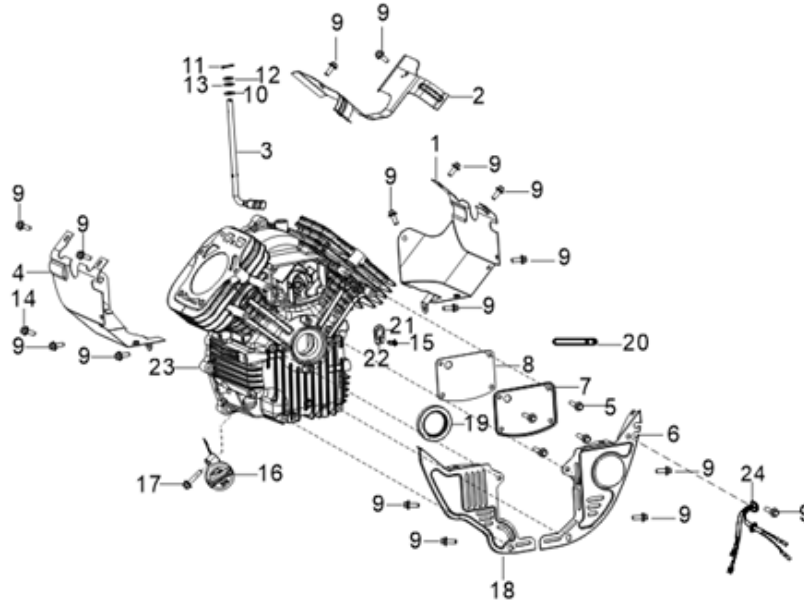

PARTS BREAKDOWN POWEREASE RV740D ENGINE

MODEL:85.578.220

BEPOWEREQUIPMENT

.COM

PARTS BREAKDOWN POWEREASE RV740D ENGINE

MODEL:85.578.220

CRANKCASE

REF #	DESCRIPTION	QTY	BE PART #
16	DIPSTICK ASSEMBLY	1	85.572.200
17	BOLT	1	

CRANKCASE COVER

REF #	DESCRIPTION	QTY	BE PART #
11	OIL FILTER	1	85.572.201

PARTS BREAKDOWN POWEREASE RV740D ENGINE

MODEL:85.578.220

CYLINDER HEAD ASSEMBLY

REF #	DESCRIPTION	QTY	BE PART #
3	CYLINDER HEAD COVER GASKET	1	85.572.202
4	LUG	1	
7	GASKET, CYLINDER HEAD	2	85.572.204
13	GASKTER, EXHAUST OUTLET	2	
8	SPARK PLUG	1	85.572.203

ENGINE SHROUD

REF #	DESCRIPTION	QTY	BE PART #
6	FUEL PUMP	1	85.572.205
8	SELF-TAPPING SCREW	2	

PARTS BREAKDOWN POWEREASE RV740D ENGINE

MODEL:85.578.220

CARBURETOR AND FILTERS

REF #	DESCRIPTION	QTY	BE PART #
1	CARBURETOR ASSEMBLY	1	85.572.206
2	GASKET, CARBURETOR SEAL	2	
3	GASKET, CARBURETOR INSULATOR	1	
7	GASKET, INLET	2	
8	O-TYPE RUBBER SEAL RING	1	
17	AIR FILTER ELEMENT	1	85.572.207
19	FUEL STRAINER	1	85.572.208

FLYWHEEL

REF #	DESCRIPTION	QTY	BE PART #
4	COIL, IGNITION	1	85.572.209
5	COIL, IGNITION	1	

PARTS BREAKDOWN POWEREASE RV740D ENGINE

MODEL:85.578.220

WIRING DIAGRAM

PARTS BREAKDOWN POWEREASE RV740D ENGINE

MODEL:85.578.220