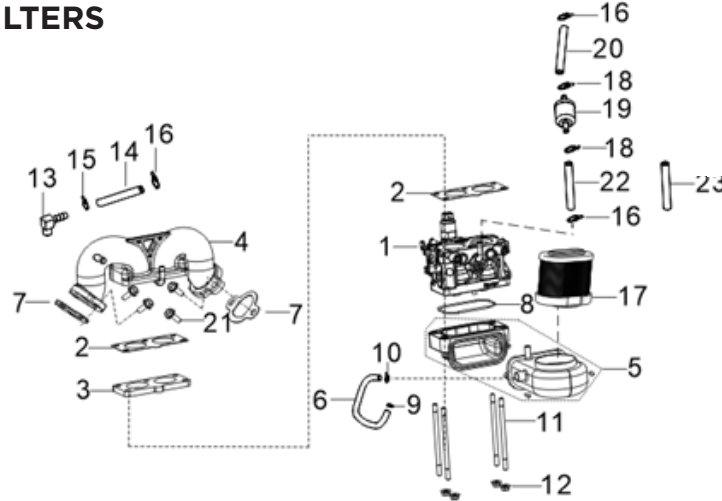

PARTS BREAKDOWN POWEREASE RV740D ENGINE

MODEL:85.578.220

BEPOWEREQUIPMENT

.COM

PARTS BREAKDOWN POWEREASE RV740D ENGINE

MODEL:85.578.220

CRANKCASE

REF #	DESCRIPTION	QTY	BE PART #
16	DIPSTICK ASSEMBLY	1	85.572.200
17	BOLT	1	

CRANKCASE COVER

REF #	DESCRIPTION	QTY	BE PART #
11	OIL FILTER	1	85.572.201

PARTS BREAKDOWN POWEREASE RV740D ENGINE

MODEL:85.578.220

CYLINDER HEAD ASSEMBLY

REF #	DESCRIPTION	QTY	BE PART #
3	CYLINDER HEAD COVER GASKET	1	85.572.202
4	LUG	1	
7	GASKET, CYLINDER HEAD	2	85.572.204
13	GASKTER, EXHAUST OUTLET	2	
8	SPARK PLUG	1	85.572.203

ENGINE SHROUD

REF #	DESCRIPTION	QTY	BE PART #
6	FUEL PUMP	1	85.572.205
8	SELF-TAPPING SCREW	2	

PARTS BREAKDOWN POWEREASE RV740D ENGINE

MODEL:85.578.220

CARBURETOR AND FILTERS

REF #	DESCRIPTION	QTY	BE PART #
1	CARBURETOR ASSEMBLY	1	85.572.206
2	GASKET, CARBURETOR SEAL	2	
3	GASKET, CARBURETOR INSULATOR	1	
7	GASKET, INLET	2	
8	O-TYPE RUBBER SEAL RING	1	
17	AIR FILTER ELEMENT	1	85.572.207
19	FUEL STRAINER	1	85.572.208

FLYWHEEL

REF #	DESCRIPTION	QTY	BE PART #
4	COIL, IGNITION	1	85.572.209
5	COIL, IGNITION	1	

PARTS BREAKDOWN POWEREASE RV740D ENGINE

MODEL:85.578.220

WIRING DIAGRAM

PARTS BREAKDOWN POWEREASE RV740D ENGINE

MODEL:85.578.220