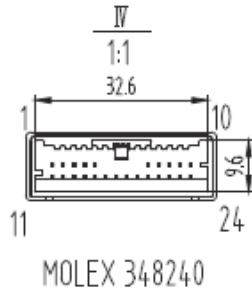

WIRING CONNECTIONS