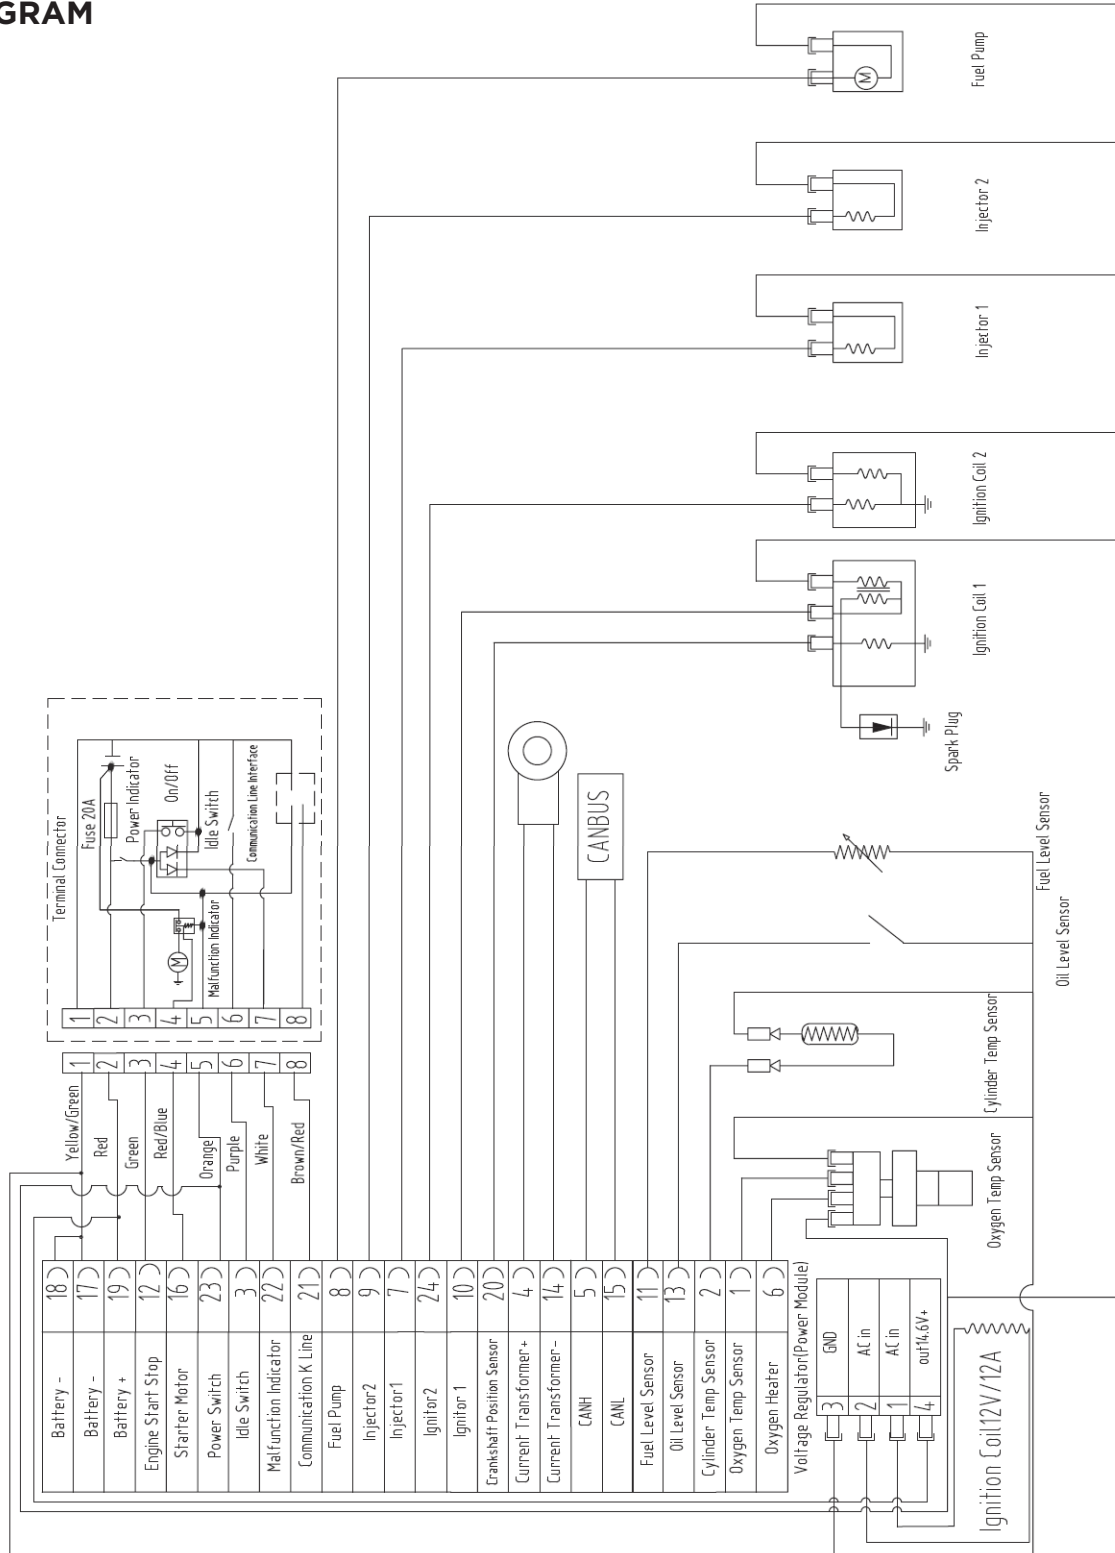

PARTS BREAKDOWN POWEREASE RV740D ENGINE

MODEL:85.578.220

BEPOWEREQUIPMENT

.COM

PARTS BREAKDOWN POWEREASE RV740D ENGINE

MODEL:85.578.220

CRANKCASE

REF #	DESCRIPTION	QTY	BE PART #
16	DIPSTICK ASSEMBLY	1	85.572.200
17	BOLT	1	

ENGINE SHROUD

REF #	DESCRIPTION	QTY	BE PART #
6	FUEL PUMP	1	85.572.205
8	SELF-TAPPING SCREW	2	

PARTS BREAKDOWN POWEREASE RV740D ENGINE

MODEL:85.578.220

CARBURETOR AND FILTERS

REF #	DESCRIPTION	QTY	BE PART #
1	CARBURETOR ASSEMBLY	1	85.572.206
2	GASKET, CARBURETOR SEAL	2	
3	GASKET, CARBURETOR INSULATOR	1	
7	GASKET, INLET	2	
8	O-TYPE RUBBER SEAL RING	1	
17	AIR FILTER ELEMENT	1	85.572.207
19	FUEL STRAINER	1	85.572.208

FLYWHEEL

REF #	DESCRIPTION	QTY	BE PART #
4	COIL, IGNITION	1	85.572.209
5	COIL, IGNITION	1	

PARTS BREAKDOWN POWEREASE RV740D ENGINE

MODEL:85.578.220

WIRING DIAGRAM

PARTS BREAKDOWN POWEREASE RV740D ENGINE

MODEL:85.578.220

WIRING CONNECTIONS

ECU Pin definition

Battery -	18
Battery -	17
Battery +	19
Engine Start Stop	12
Starter Motor	16
Key Switch	23
Idle Switch	3
Malfunction Indicator	22
Communication K Line	21
Fuel Pump	8
Fuel Injector 2	9
Fuel Injector 1	7
Ignitor 2	24
Ignitor 1	10
Crankshaft Position Sensor	20
Current Transformer+	4
Current Transformer-	14
CANH	5
CANL	15
Fuel Level Sensor	11
Oil Level Sensor	13
Cylinder Temperature Sensor	2
Oxygen Temperature Sensor	1
Oxygen Heater	6