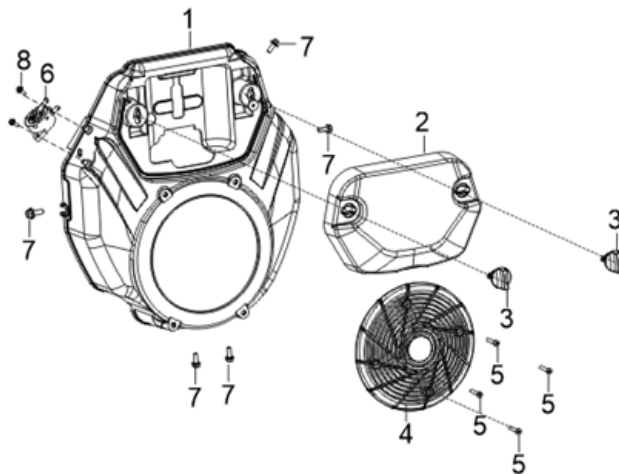

PARTS BREAKDOWN POWEREASE RV740D ENGINE

MODEL:85.578.220

BEPOWEREQUIPMENT

.COM

PARTS BREAKDOWN POWEREASE RV740D ENGINE

MODEL:85.578.220

CRANKCASE

REF #	DESCRIPTION	QTY	BE PART #
16	DIPSTICK ASSEMBLY	1	85.572.200
17	BOLT	1	

CRANKCASE COVER

REF #	DESCRIPTION	QTY	BE PART #
11	OIL FILTER	1	85.572.201

PARTS BREAKDOWN POWEREASE RV740D ENGINE

MODEL:85.578.220

CYLINDER HEAD ASSEMBLY

REF #	DESCRIPTION	QTY	BE PART #
3	CYLINDER HEAD COVER GASKET	1	85.572.202
4	LUG	1	
7	GASKET, CYLINDER HEAD	2	85.572.204
13	GASKTER, EXHAUST OUTLET	2	
8	SPARK PLUG	1	85.572.203

ENGINE SHROUD

REF #	DESCRIPTION	QTY	BE PART #
6	FUEL PUMP	1	85.572.205
8	SELF-TAPPING SCREW	2	

PARTS BREAKDOWN POWEREASE RV740D ENGINE

MODEL:85.578.220

CARBURETOR AND FILTERS

REF #	DESCRIPTION	QTY	BE PART #
1	CARBURETOR ASSEMBLY	1	85.572.206
2	GASKET, CARBURETOR SEAL	2	
3	GASKET, CARBURETOR INSULATOR	1	
7	GASKET, INLET	2	
8	O-TYPE RUBBER SEAL RING	1	
17	AIR FILTER ELEMENT	1	85.572.207
19	FUEL STRAINER	1	85.572.208

FLYWHEEL

REF #	DESCRIPTION	QTY	BE PART #
4	COIL, IGNITION	1	85.572.209
5	COIL, IGNITION	1	

PARTS BREAKDOWN POWEREASE RV740D ENGINE

MODEL:85.578.220

WIRING DIAGRAM

PARTS BREAKDOWN POWEREASE RV740D ENGINE

MODEL:85.578.220