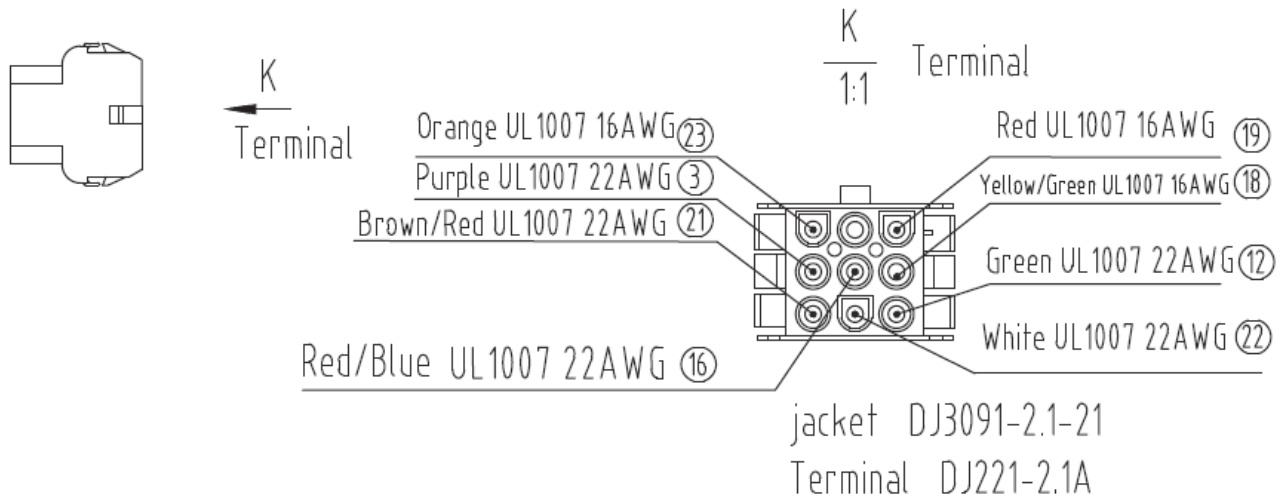

CRANKCASE COVER

REF #	DESCRIPTION	QTY	BE PART #
11	OIL FILTER	1	85.572.201

PARTS BREAKDOWN POWEREASE RV740D ENGINE

MODEL:85.578.220

CYLINDER HEAD ASSEMBLY

REF #	DESCRIPTION	QTY	BE PART #
3	CYLINDER HEAD COVER GASKET	1	85.572.202
4	LUG	1	
7	GASKET, CYLINDER HEAD	2	85.572.204
13	GASKTER, EXHAUST OUTLET	2	
8	SPARK PLUG	1	85.572.203

ENGINE SHROUD

REF #	DESCRIPTION	QTY	BE PART #
6	FUEL PUMP	1	85.572.205
8	SELF-TAPPING SCREW	2	

PARTS BREAKDOWN POWEREASE RV740D ENGINE

MODEL:85.578.220

CARBURETOR AND FILTERS

REF #	DESCRIPTION	QTY	BE PART #
1	CARBURETOR ASSEMBLY	1	85.572.206
2	GASKET, CARBURETOR SEAL	2	
3	GASKET, CARBURETOR INSULATOR	1	
7	GASKET, INLET	2	
8	O-TYPE RUBBER SEAL RING	1	
17	AIR FILTER ELEMENT	1	85.572.207
19	FUEL STRAINER	1	85.572.208

FLYWHEEL

REF #	DESCRIPTION	QTY	BE PART #
4	COIL, IGNITION	1	85.572.209
5	COIL, IGNITION	1	

PARTS BREAKDOWN POWEREASE RV740D ENGINE

MODEL:85.578.220

WIRING DIAGRAM

PARTS BREAKDOWN POWEREASE RV740D ENGINE

MODEL:85.578.220

WIRING CONNECTIONS

ECU Pin definition

Battery -	18
Battery -	17
Battery +	19
Engine Start Stop	12
Starter Motor	16
Key Switch	23
Idle Switch	3
Malfunction Indicator	22
Communication K Line	21
Fuel Pump	8
Fuel Injector 2	9
Fuel Injector 1	7
Ignitor 2	24
Ignitor 1	10
Crankshaft Position Sensor	20
Current Transformer+	4
Current Transformer-	14
CANH	5
CANL	15
Fuel Level Sensor	11
Oil Level Sensor	13
Cylinder Temperature Sensor	2
Oxygen Temperature Sensor	1
Oxygen Heater	6