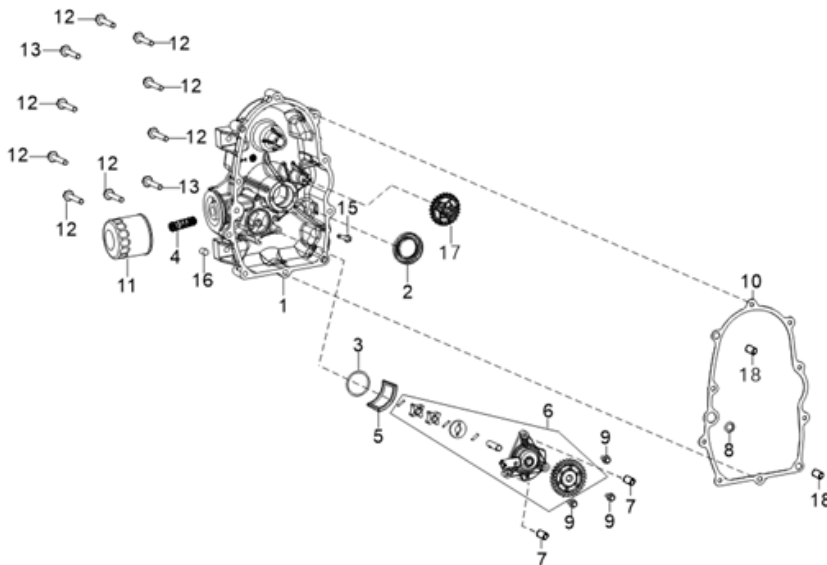

PARTS BREAKDOWN POWEREASE RV740D ENGINE

MODEL:85.578.220

BEPOWEREQUIPMENT

.COM

PARTS BREAKDOWN POWEREASE RV740D ENGINE

MODEL:85.578.220

CRANKCASE

REF #	DESCRIPTION	QTY	BE PART #
16	DIPSTICK ASSEMBLY	1	85.572.200
17	BOLT	1	

CRANKCASE COVER

REF #	DESCRIPTION	QTY	BE PART #
11	OIL FILTER	1	85.572.201

PARTS BREAKDOWN POWEREASE RV740D ENGINE

MODEL:85.578.220

CYLINDER HEAD ASSEMBLY

REF #	DESCRIPTION	QTY	BE PART #
3	CYLINDER HEAD COVER GASKET	1	85.572.202
4	LUG	1	
7	GASKET, CYLINDER HEAD	2	85.572.204
13	GASKTER, EXHAUST OUTLET	2	
8	SPARK PLUG	1	85.572.203

ENGINE SHROUD

REF #	DESCRIPTION	QTY	BE PART #
6	FUEL PUMP	1	85.572.205
8	SELF-TAPPING SCREW	2	

PARTS BREAKDOWN POWEREASE RV740D ENGINE

MODEL:85.578.220

CARBURETOR AND FILTERS

REF #	DESCRIPTION	QTY	BE PART #
1	CARBURETOR ASSEMBLY	1	85.572.206
2	GASKET, CARBURETOR SEAL	2	
3	GASKET, CARBURETOR INSULATOR	1	
7	GASKET, INLET	2	
8	O-TYPE RUBBER SEAL RING	1	
17	AIR FILTER ELEMENT	1	85.572.207
19	FUEL STRAINER	1	85.572.208

FLYWHEEL

REF #	DESCRIPTION	QTY	BE PART #
4	COIL, IGNITION	1	85.572.209
5	COIL, IGNITION	1	

PARTS BREAKDOWN POWEREASE RV740D ENGINE

MODEL:85.578.220

WIRING DIAGRAM

PARTS BREAKDOWN POWEREASE RV740D ENGINE

MODEL:85.578.220