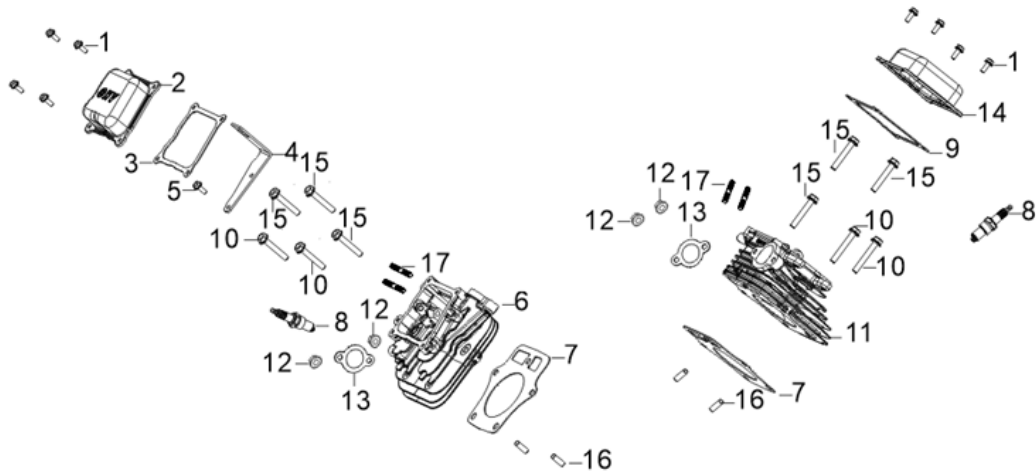

PARTS BREAKDOWN POWEREASE RV740D ENGINE

MODEL:85.578.220

BEPOWEREQUIPMENT

.COM

PARTS BREAKDOWN POWEREASE RV740D ENGINE

MODEL:85.578.220

CRANKCASE

REF #	DESCRIPTION	QTY	BE PART #
16	DIPSTICK ASSEMBLY	1	85.572.200
17	BOLT	1	

CRANKCASE COVER

REF #	DESCRIPTION	QTY	BE PART #
11	OIL FILTER	1	85.572.201

PARTS BREAKDOWN POWEREASE RV740D ENGINE

MODEL:85.578.220

CYLINDER HEAD ASSEMBLY

REF #	DESCRIPTION	QTY	BE PART #
3	CYLINDER HEAD COVER GASKET	1	85.572.202
4	LUG	1	
7	GASKET, CYLINDER HEAD	2	85.572.204
13	GASKTER, EXHAUST OUTLET	2	
8	SPARK PLUG	1	85.572.203

ENGINE SHROUD

REF #	DESCRIPTION	QTY	BE PART #
6	FUEL PUMP	1	85.572.205
8	SELF-TAPPING SCREW	2	

PARTS BREAKDOWN POWEREASE RV740D ENGINE

MODEL:85.578.220

CARBURETOR AND FILTERS

REF #	DESCRIPTION	QTY	BE PART #
1	CARBURETOR ASSEMBLY	1	85.572.206
2	GASKET, CARBURETOR SEAL	2	
3	GASKET, CARBURETOR INSULATOR	1	
7	GASKET, INLET	2	
8	O-TYPE RUBBER SEAL RING	1	
17	AIR FILTER ELEMENT	1	85.572.207
19	FUEL STRAINER	1	85.572.208

FLYWHEEL

REF #	DESCRIPTION	QTY	BE PART #
4	COIL, IGNITION	1	85.572.209
5	COIL, IGNITION	1	

PARTS BREAKDOWN POWEREASE RV740D ENGINE

MODEL:85.578.220

WIRING DIAGRAM

PARTS BREAKDOWN POWEREASE RV740D ENGINE

MODEL:85.578.220